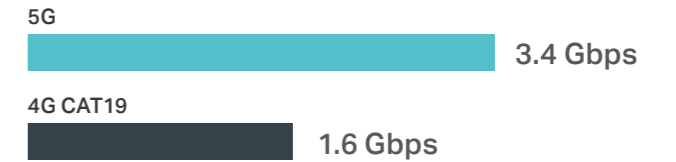

Unrivaled Speeds with 5G + 4G+

Boosts download speeds up to 3.4 Gbps with low latency on 5G networks and 1.6 Gbps on 4G LTE networks, enabling multiple high bandwidth applications to run at the same time.