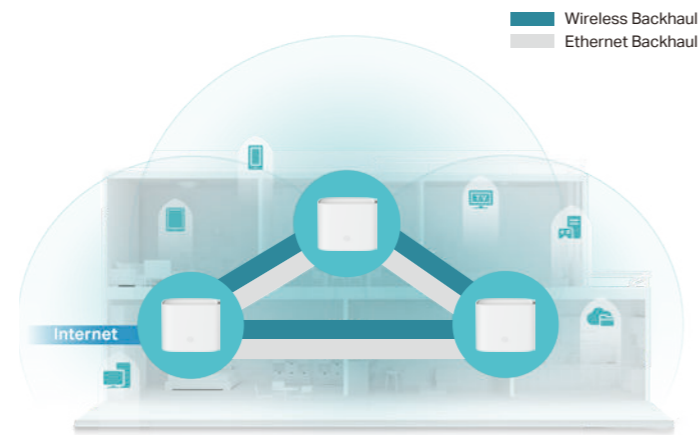

APPLICATION SCENARIO

Problem

Weak or Incomplete Wi-Fi Coverage: Wireless coverage is small and there are blind spots in wireless coverage.
Complicated Setup and Management: Internet setup and network configuration are complicated. The clients and network setting are difficult to manage and control.

Solution

TP-Link provides a whole home mesh Wi-Fi solution to eliminate Wi-Fi dead zones and ensure uninterrupted Wi-Fi throughout homes. Mesh Wi-Fi is a great option for people who are interested in a powerful Wi-Fi system with easy setup. People looking for improved coverage that doesn't require switching between networks as they move upstairs or downstairs would also benefit from mesh Wi-Fi.