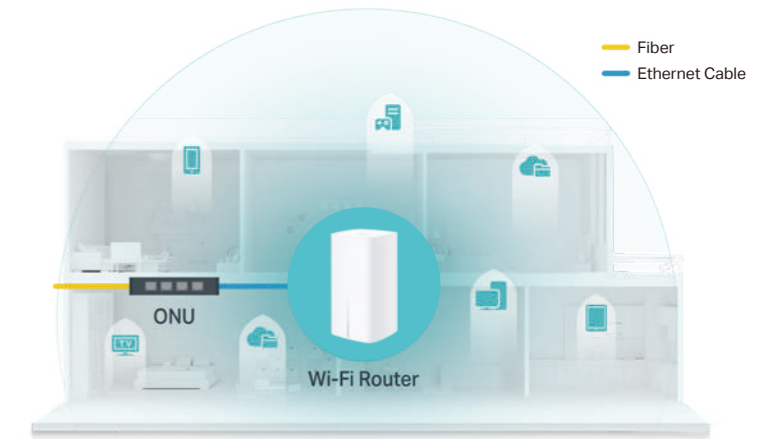

Wi-Fi Routers

Under the flagship of Aginet, TP-Link offers a comprehensive range of Wi-Fi routers, engineered for every networking need.

TP-Link Wi-Fi routers provide reliable and secure networking for a fully connected home. With standard mesh technology, users can build their mesh network with greater flexibility. App-based setup and helpful features for the whole family give users complete control.

APPLICATION SCENARIO

Problem

- **Wi-Fi Dead Zones:** Wireless coverage is small and there are blind spots in wireless coverage.
- **Slow Connections:** Slow wireless connections for large file downloads and streaming.
- **Wireless Interference:** Household appliances cause wireless interference and network instability.

Solution

TP-Link routers can be deployed in FTTx networks, creating a stable and smooth Wi-Fi environment that supports even more devices and high-speed applications simultaneously.