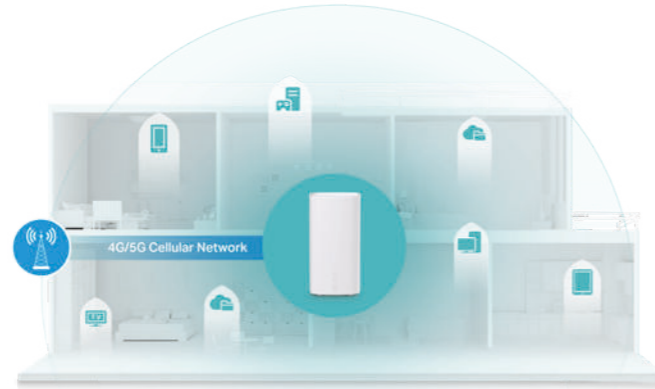

APPLICATION SCENARIO

Problem

Deployment takes too long. After moving to a new house, the fixed-line broadband deployment requires a long construction period. Users often have to wait months or even years to access the network.

Solution

TP-Link's 5G/4G routers share subscribers' mobile networks with multiple Wi-Fi devices. There's no need for carriers to install or configure cables at users' homes. Users need only to plug in a regular 5G/4G SIM card and enjoy whole home fixed wireless broadband services. These CPEs are also fully compatible with 5G-NR, FDD-LTE, and TDD-LTE, which are supported by most operators around the world.