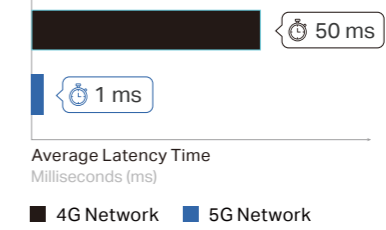

Ultra-Low Latency

5G brings fast responsive network connections to tomorrow's mobile devices, with only 1 ms latency.

Lower latency, down to 1ms

Wi-Fi 7: Faster, Broader, for More Devices

BE7200 Dual-Band Wi-Fi
5760 Mbps (5 GHz, EHT160) + 1376 Mbps (2.4 GHz)