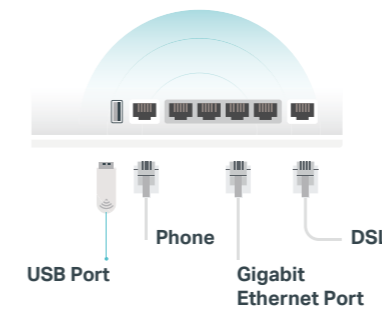

FUNCTIONS

Multi-Application Scenario

Fully compatible with DSL connections, Ethernet access, and 3G/4G USB dongle backup, the modem will keep users always connected. With FXS ports, users can make or receive phone calls over the internet simply by connecting the devices to their existing telephone set.