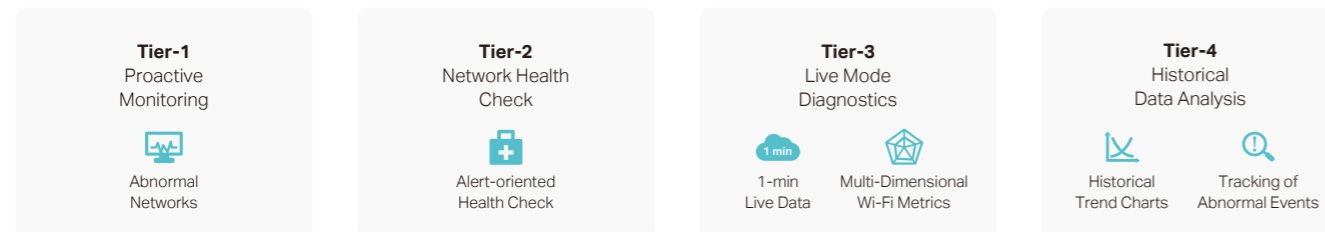

Comprehensive Network Insights for Connected Homes

Deliver excellent support to your subscribers live and remotely whether to troubleshoot their network issues or detect network bottleneck and Wi-Fi performance issues that may lead to poor experiences.