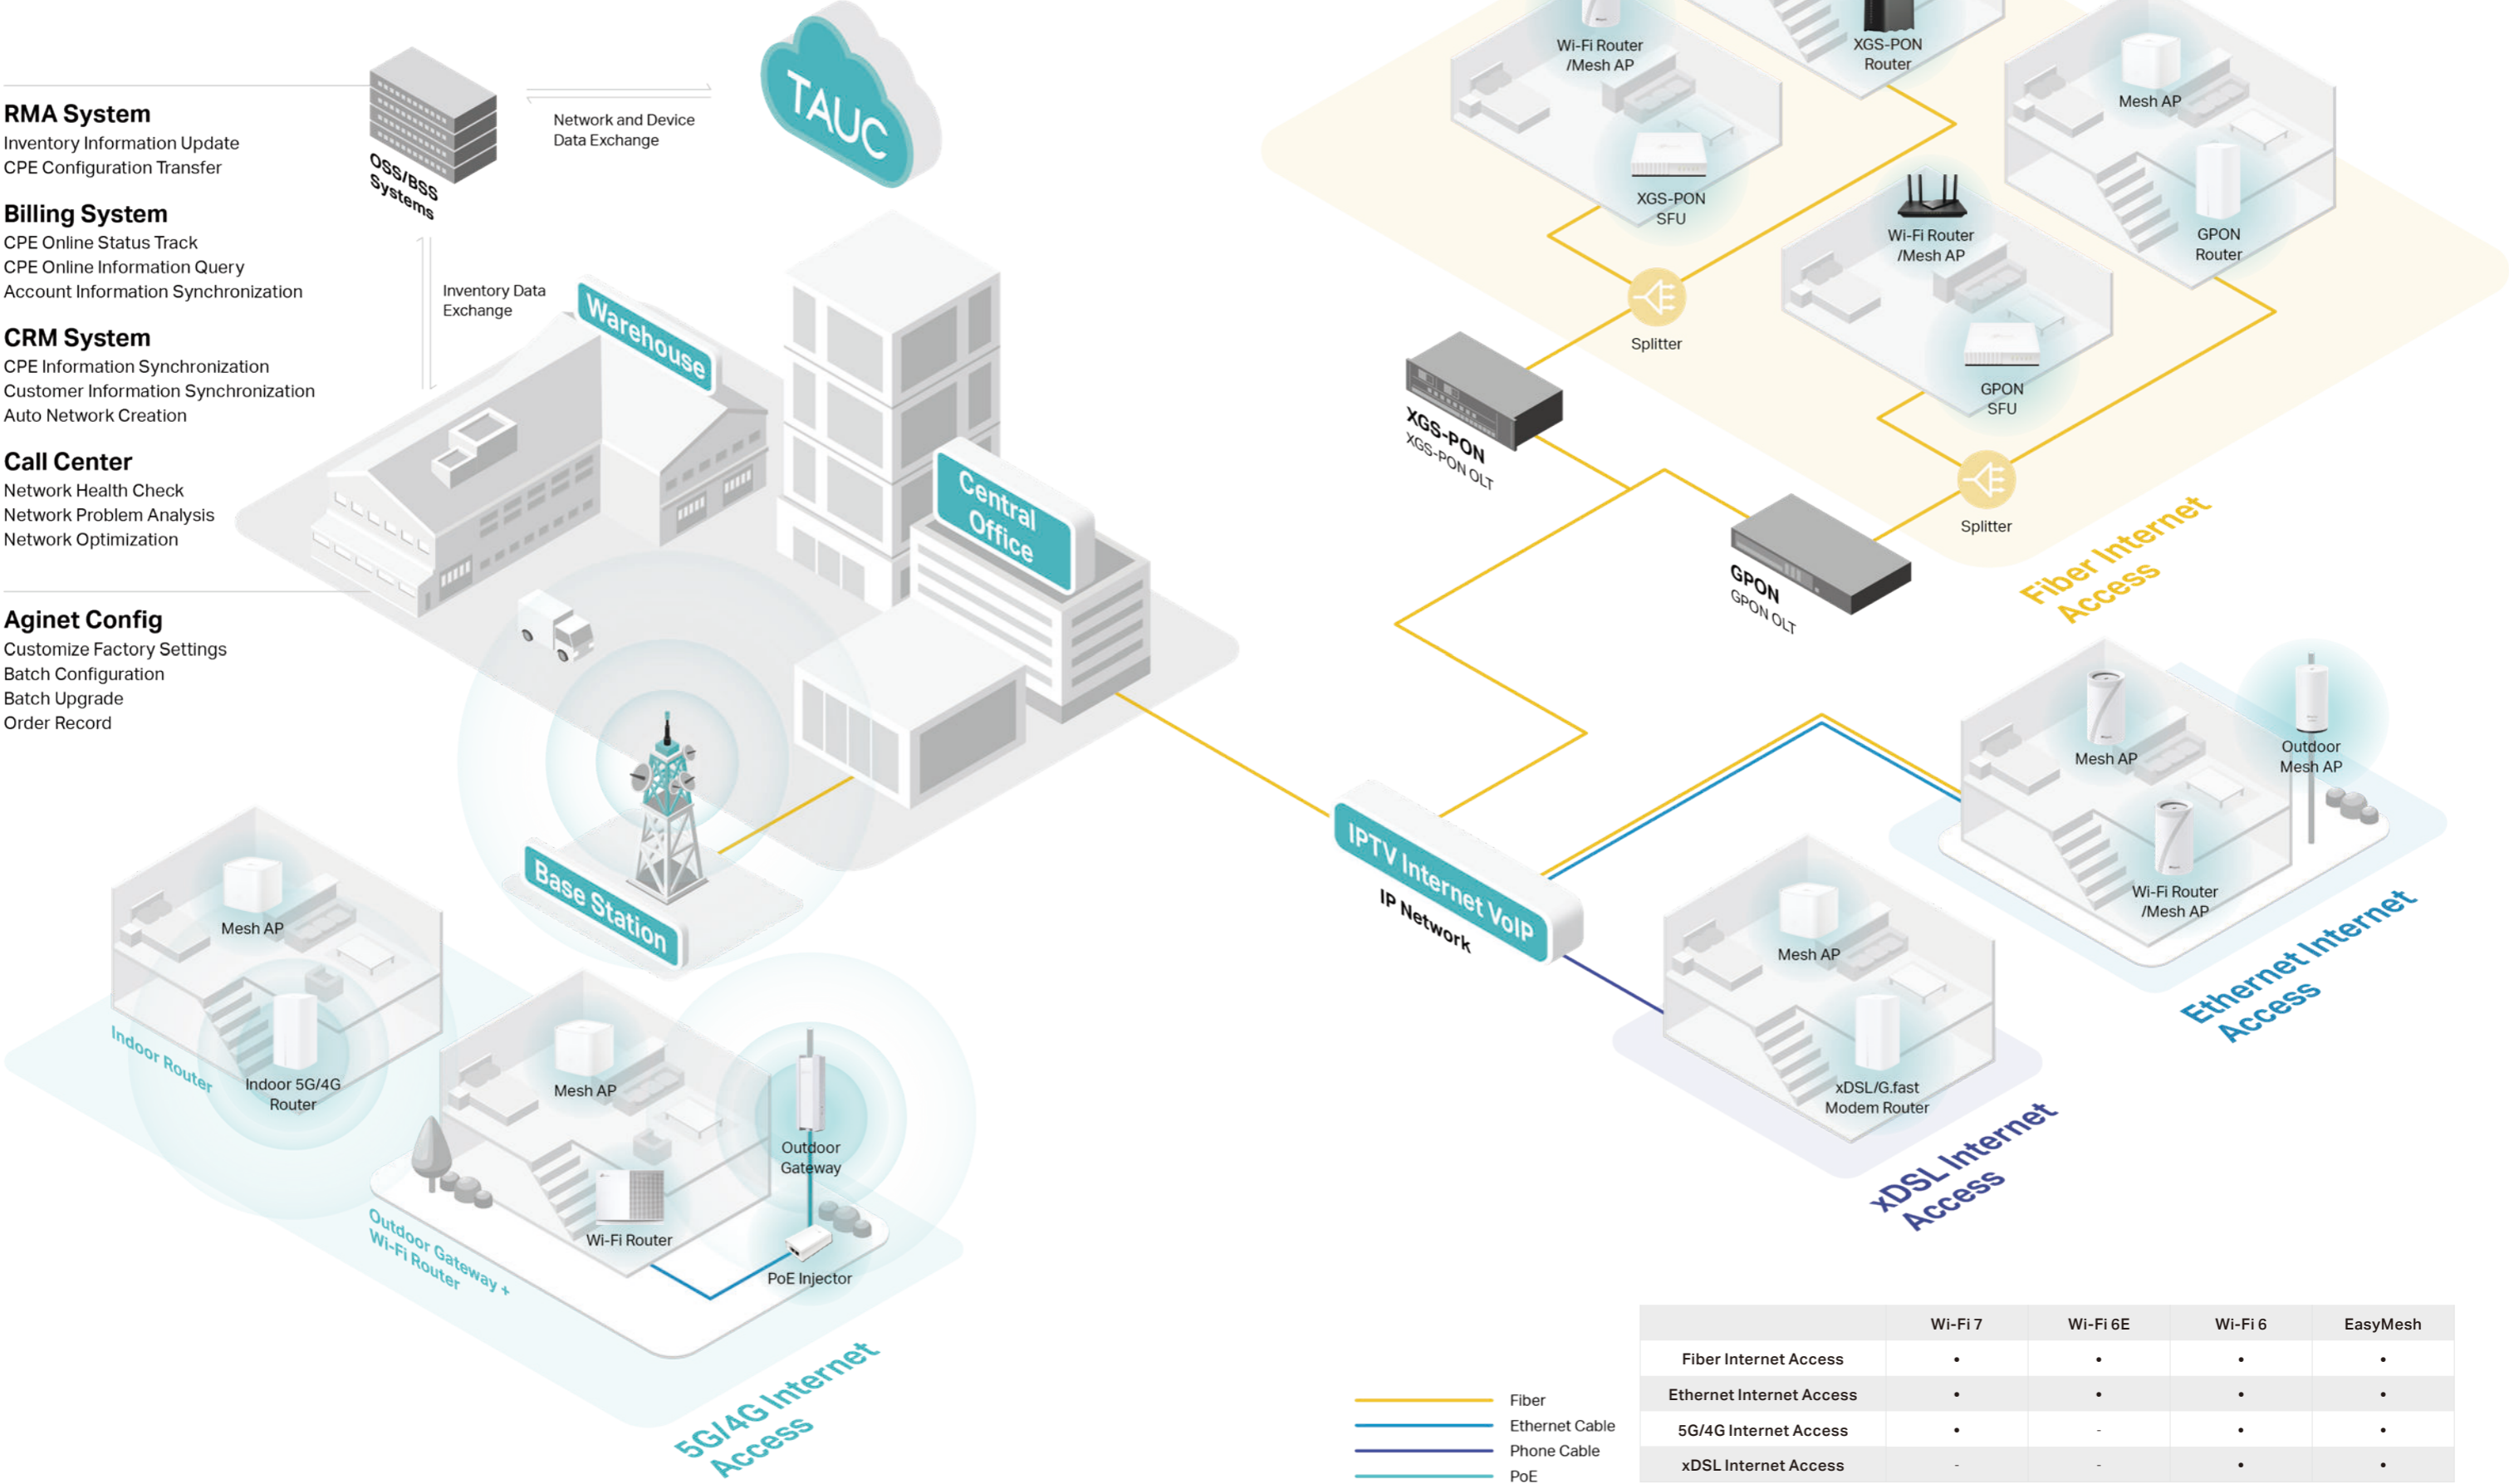

TP-Link has always been committed to researching the world's cutting-edge, emerging technologies. We strive to make our products smarter and more powerful, providing truly seamless connections between devices and giving users better experiences.

Wi-Fi 7

Multi-Gig Internet Access Solution
for Connected Homes

XGS-PON

5G

EasyMesh

Advanced Internet Access Solution for a Fully Connected Home

Aginet Solution for ISPs

The Aginet Solution includes the TAUC (TP-Link Aginet Unified Cloud) solution, Aginet Config, and Aginet app. It provides ISPs with a fully-functional Wi-Fi management platform. ISPs can easily reduce operational costs and max their profits with the powerful and flexible solution.

Management System

TP-Link Aginet Unified Cloud (TAUC)

Manage Wi-Fi services for the connected home via the cloud.

Mobile Application

Aginet App

End users can set up, manage, and monitor their network with their phone or tablet.

Configuration Tool

Aginet Config

An ISP tool to set your own default settings.

Network Protection

HomeShield

Enhance home network security with a kit of tools.

TAUC

Wi-Fi Management Solution for ISPs