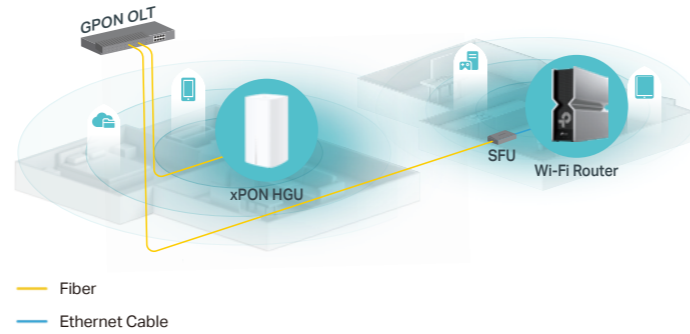

Exclusive KidShield App, Comprehensive Network Safety for Kids

The exclusive parental controls app, KidShield, adds "on the go" scenes, which allow parents to monitor children's locations and block inappropriate apps/websites even when they aren't connected to your home Wi-Fi. This helps solve the problem of management permissions when children are off your network.

Geofencing and Real-Time GPS Locations

Device Management

Quality of Service (QoS)

Prioritize your bandwidth needs for a faster networking experience.

Comprehensive Reports

Gain full statistics and insights to help you better understand your home network.

APPLICATION SCENARIO

Problem

Traditional copper access offers little in terms of restorability and upgradability—all at a higher cost.

Solution

TP-Link's fiber solution offers both one-box and two-box solutions, which can help ISPs flexibly roll out their upgraded service plans through a single optical fiber connection and offer subscribers ultra-fast online experiences.

Superfast Connections and Large Data Streams

Provides ultra-fast Wi-Fi speed in the 2.4 GHz, 5 GHz, and 6 GHz bands, ensuring higher data transmissions and lower latency.

Remote Management for ISPs

ISPs can remotely manage end-user devices through the TR-069 protocol, realizing batch firmware upgrades, real-time device status monitoring, and remote diagnosis and configuration of devices.