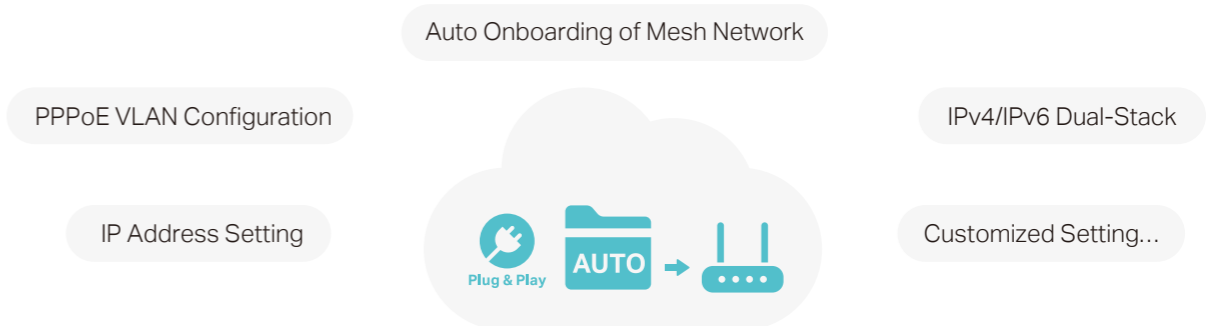

- Zero-Touch Deployment
- Batch Management
- Cloud to CPE
- Scheduled Execution