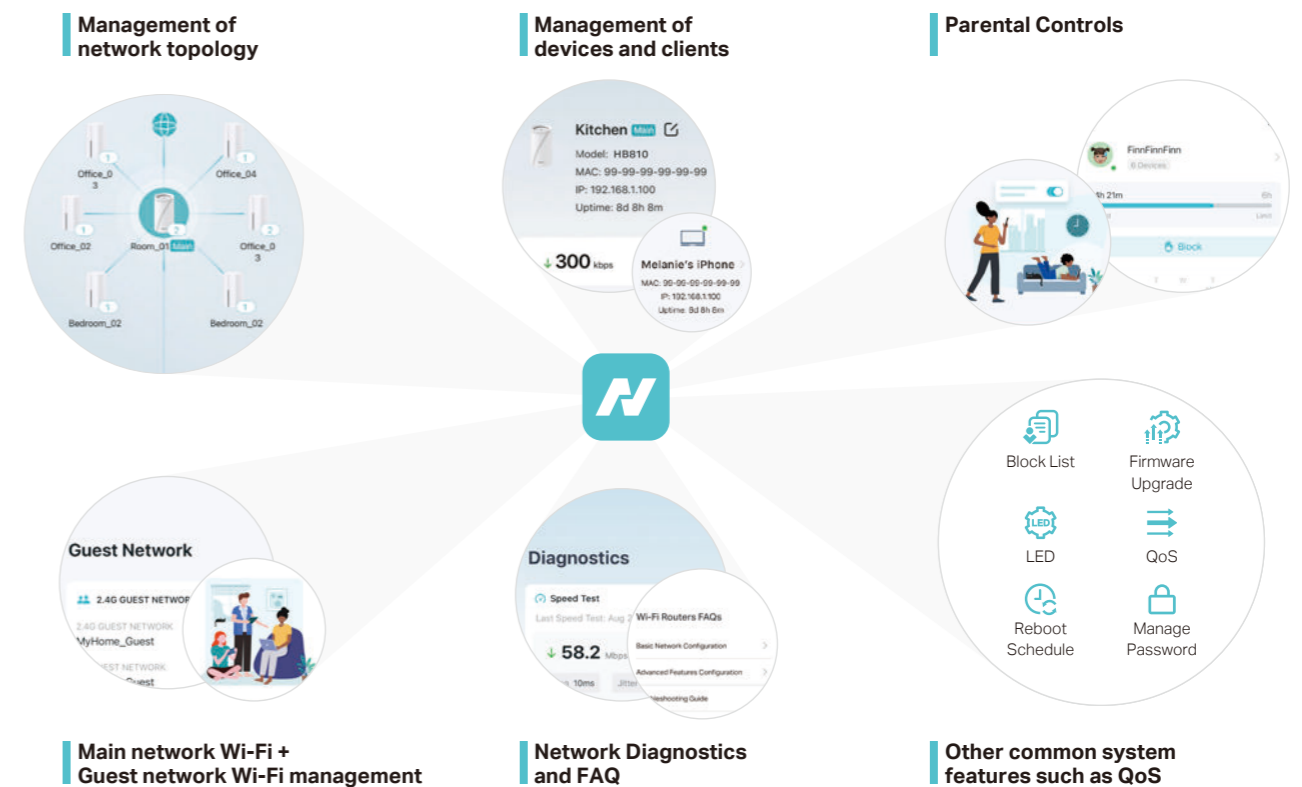

Key Features