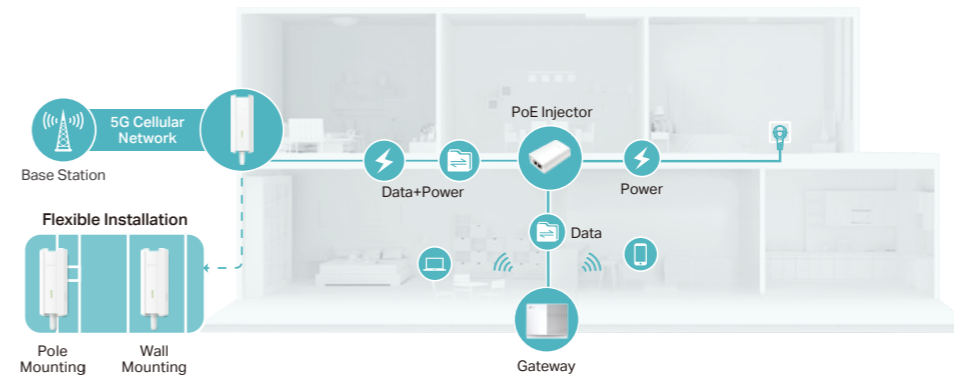

Performance-Driven for Outdoor Environments

Built with high-gain directional antennas, weatherproof enclosure, a PoE port, and flexible installation shell, NE210-Outdoor can be installed in various scenarios, receive better signals, and transfer data at high speeds even in harsh outdoor environments.