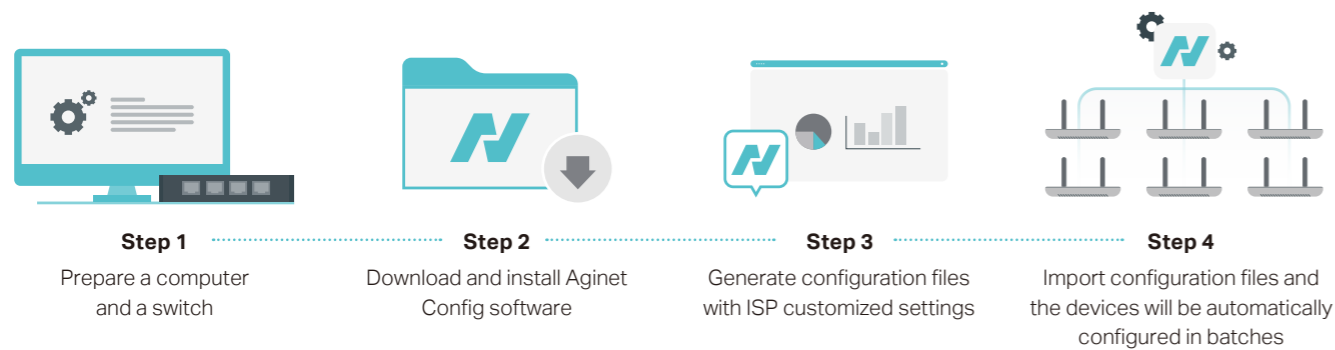

Easy-to-Run Aginet Config