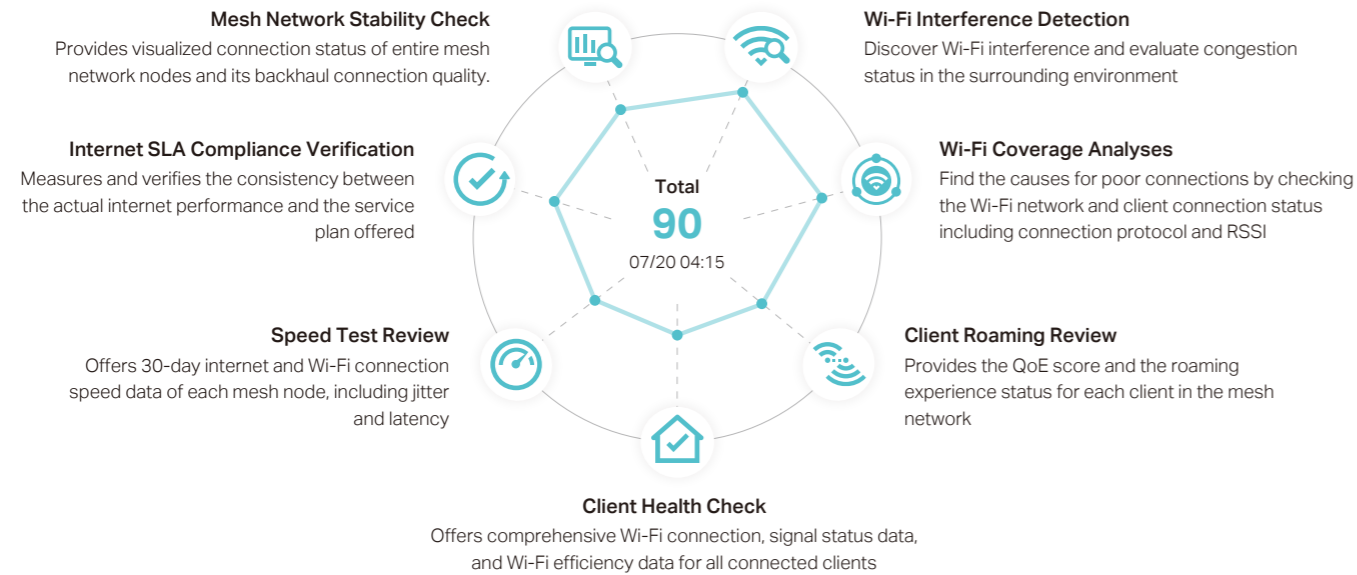

Network Performance Monitoring Real-Time Mesh Topology and KPI-Metric Radar Chart Network and Wi-Fi Status Dashboard Network Health at a Glance Deployment Report

► Automated Deployment, Provisioning, and Configuration

Leveraging a unified platform and industry standard protocols, TAUC enables service providers to accelerate the rollout process by performing zero-touch deployment and provisioning without onsite support. The subscribers can also enjoy a hassle-free plug-and-play experience.

- Zero-Touch Deployment
- Batch Management
- Cloud to CPE
- Scheduled Execution

Advanced Wi-Fi Diagnostics and Comprehensive Network Health Check

Advanced Wi-Fi Diagnostics for Troubleshooting

Collect and generate multi-dimensional connectivity data of the entire network, including mesh modes and clients in near real time via Live Mode. Gain more insights by downloading the key Wi-Fi metrics report for further offline analysis.

Comprehensive Network Health Check Offers Instant Insights

TAUC's network health check feature integrates a complete evaluation system to identify the potential network and connection issues that may impact end user's network and Wi-Fi experiences every 15 minutes and offers actionable and visualized insights to solve the problems remotely.