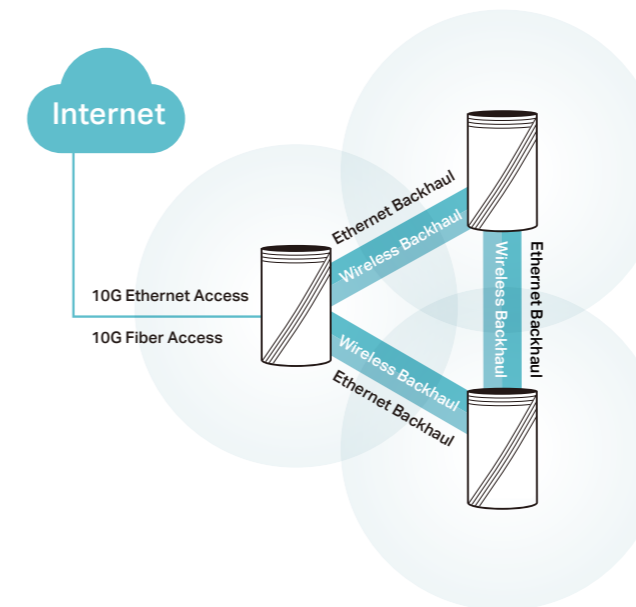

10G Multi-Gig Connectivity

10G Fiber and Ethernet Internet Access

1x 10 Gbps Ethernet/SFP+ Combo WAN/LAN port enables high-bandwidth Ethernet internet access and direct fiber access via an SFP module.

10G Multi-Gig Wired Connectivity

2x 10G Ethernet ports and 2x 2.5G LAN ports offer both flexible and fast wired connections and stable wired backhaul that ensures a robust mesh network.

1. 10G Multi-Gig Internet Access
2. 10G Multi-Gig Wired Connections

- **320 MHz Bandwidth**
  Wide and clear bandwidth offers ultra-fast speeds
- **EasyMesh Compatible**
  Create a smart mesh network with great flexibility

- **Multi-Link Operation**
  Increases throughput and reduces latency by working across different bands
- **Remote Management**
  TR-069 (TR-098/TR-181), TR-369, TR-111, TR-143, and TAUC are supported